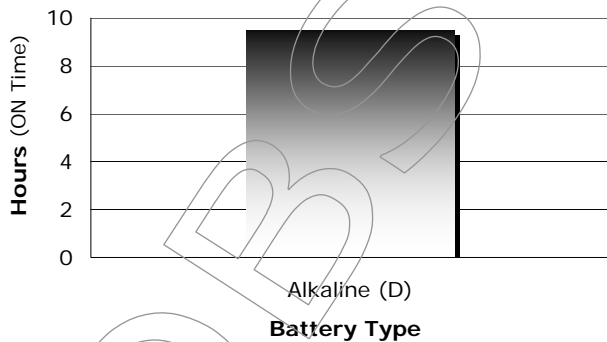

TRN4D1IND

Crewman

Features

- White LED Night Light
- Weatherproof Rubber Body
- Multi-Position Rotating Handle
- Battery Life Indicator

Specifications

- Designation:** Industrial Flashlight
- Power Source:** Four D Size Batteries (ANSI/NEDA 13 Series)
- Lamp:** No. KPE-113 (Rated at 4.8V, 0.75A)
- Nightlight:** LED
- Lamp Life:** Rated at 20 Hours
- Lamp Output:** Rated at 51 Lumens
- Typical Weight:** 751 grams (26.5 oz.) (without batteries)

Physical Dimensions

mm (inches)

Typical Battery Service

750 mA Continuous
at 21°C (70°F)

Typical Battery Service to 0.9V (per battery) at 21°C (70°F)

<u>Schedule</u>	<u>Battery Type</u>	<u>Hours (ON Time)</u>
750 mA Continuous	E95	9.5